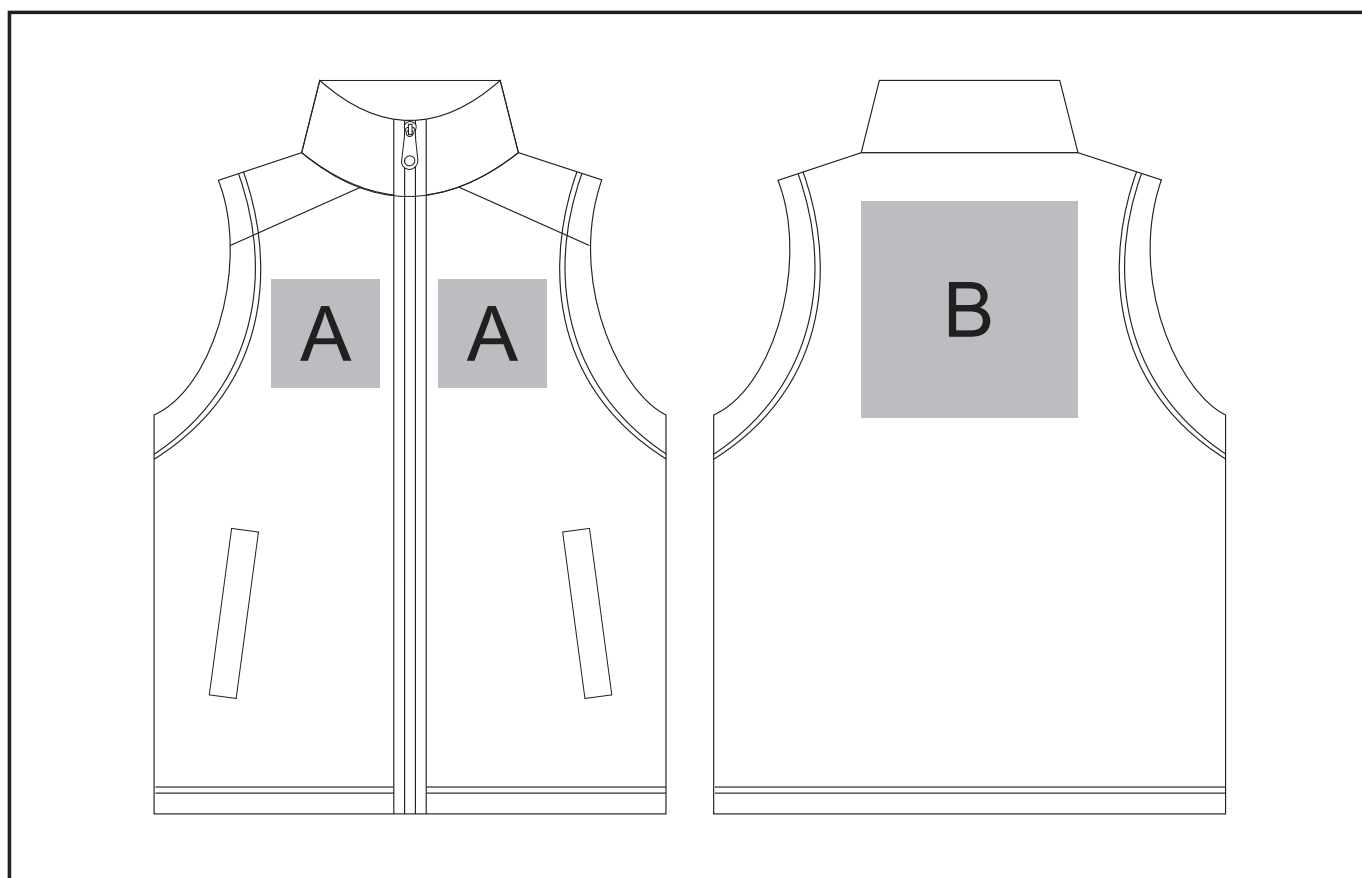

BAS-8005

Ladies Fleece Bodywarmer

Branding Options:

Position A

1. Embroidery (EMB) - 9 colours
  Size: 100mm diameter

Position B

1. Embroidery (EMB) - 9 colours
  Size: 200mm wide x 200mm high

Need to know:

N/A